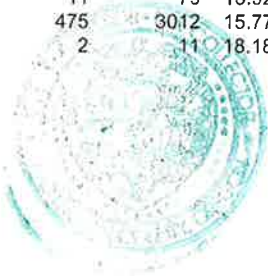

Statement of Votes Cast by Contests
Washington County, May 21, 2019 Special District
All Precincts, All Districts, All ScanStations, All Contests, All Boxes
Official Election Results

Page: 3 of 3
2019-06-06
15:33:54

Total Ballots Cast: 71319, Registered Voters: 360972, Overall Turnout: 19.76%

Precinct	Ballots		Reg. Turnout	
	Cast	Voters		Pct.
Precinct 431	354	1518		23.32%
Precinct 432	40	384		10.42%
Precinct 433	579	2544		22.76%
Precinct 434	815	4358		18.70%
Precinct 435	875	4590		19.06%
Precinct 436	580	2488		23.31%
Precinct 437	28	58		48.28%
Precinct 438	53	292		18.15%
Precinct 439	225	1330		16.92%
Precinct 440	216	1793		12.05%
Precinct 441	11	79		13.92%
Precinct 442	475	3012		15.77%
Precinct 443	2	11		18.18%

I, *Richard W. Hobernicht*, Director of Assessment and Taxation and Ex-Officio County Clerk for Washington County, do hereby certify this to be a true and correct copy of the original.

Date: June 7, 2019
By: *M. K. ...*
Elections Manager