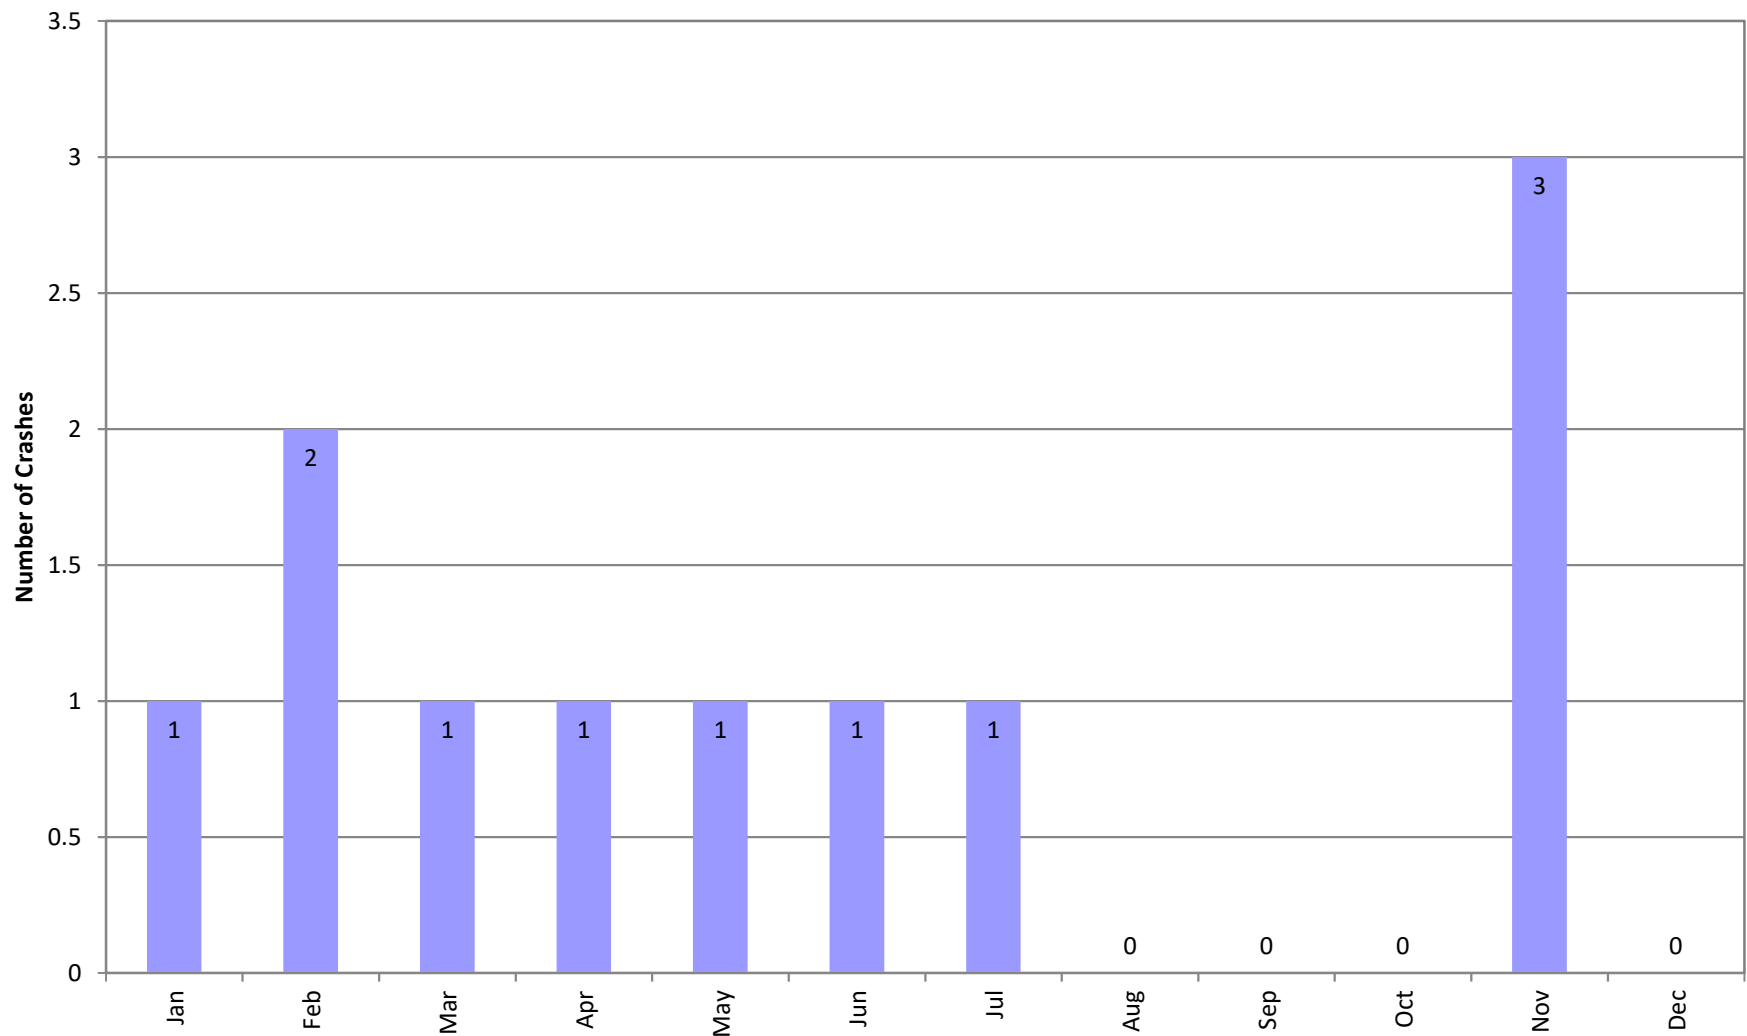

## Crash History by Month & Year

SALTZMAN RD and Intersectional Crashes on SALTZMAN RD | Milepoint to | 01/01/2014 to 12/31/2018

Mileage Type(s):

# Crash History by Month

SALTZMAN RD and Intersectional Crashes on SALTZMAN RD | Milepoint to | 01/01/2014 to 12/31/2018

Mileage Type(s):

# Crash History by Day of Week

SALTZMAN RD and Intersectional Crashes on SALTZMAN RD | Milepoint to | 01/01/2014 to 12/31/2018

Mileage Type(s):