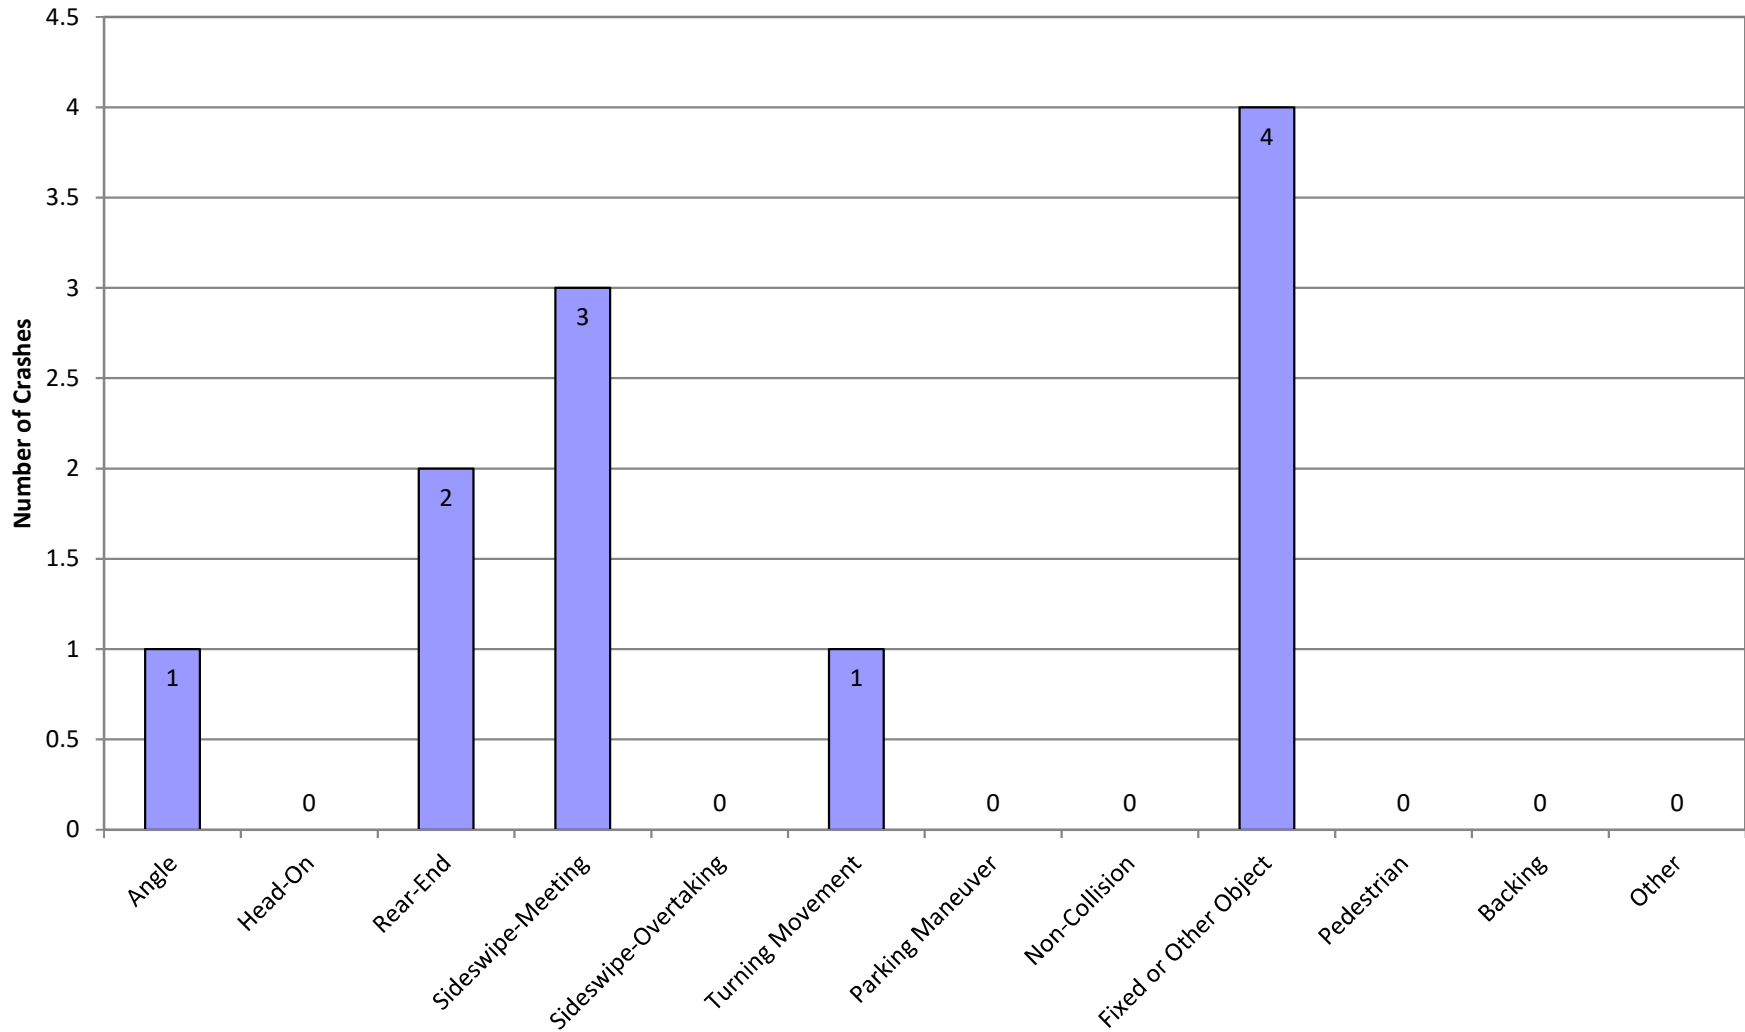

# Crash History by Time of Day

SALTZMAN RD and Intersectional Crashes on SALTZMAN RD | Milepoint to | 01/01/2014 to 12/31/2018

Mileage Type(s):

# Crash History by Crash Cause

SALTZMAN RD and Intersectional Crashes on SALTZMAN RD | Milepoint to | 01/01/2014 to 12/31/2018

Mileage Type(s):  
Summary by Crash Cause 1 only.

# Crash History by Crash Type

SALTZMAN RD and Intersectional Crashes on SALTZMAN RD | Milepoint to | 01/01/2014 to 12/31/2018

Mileage Type(s):