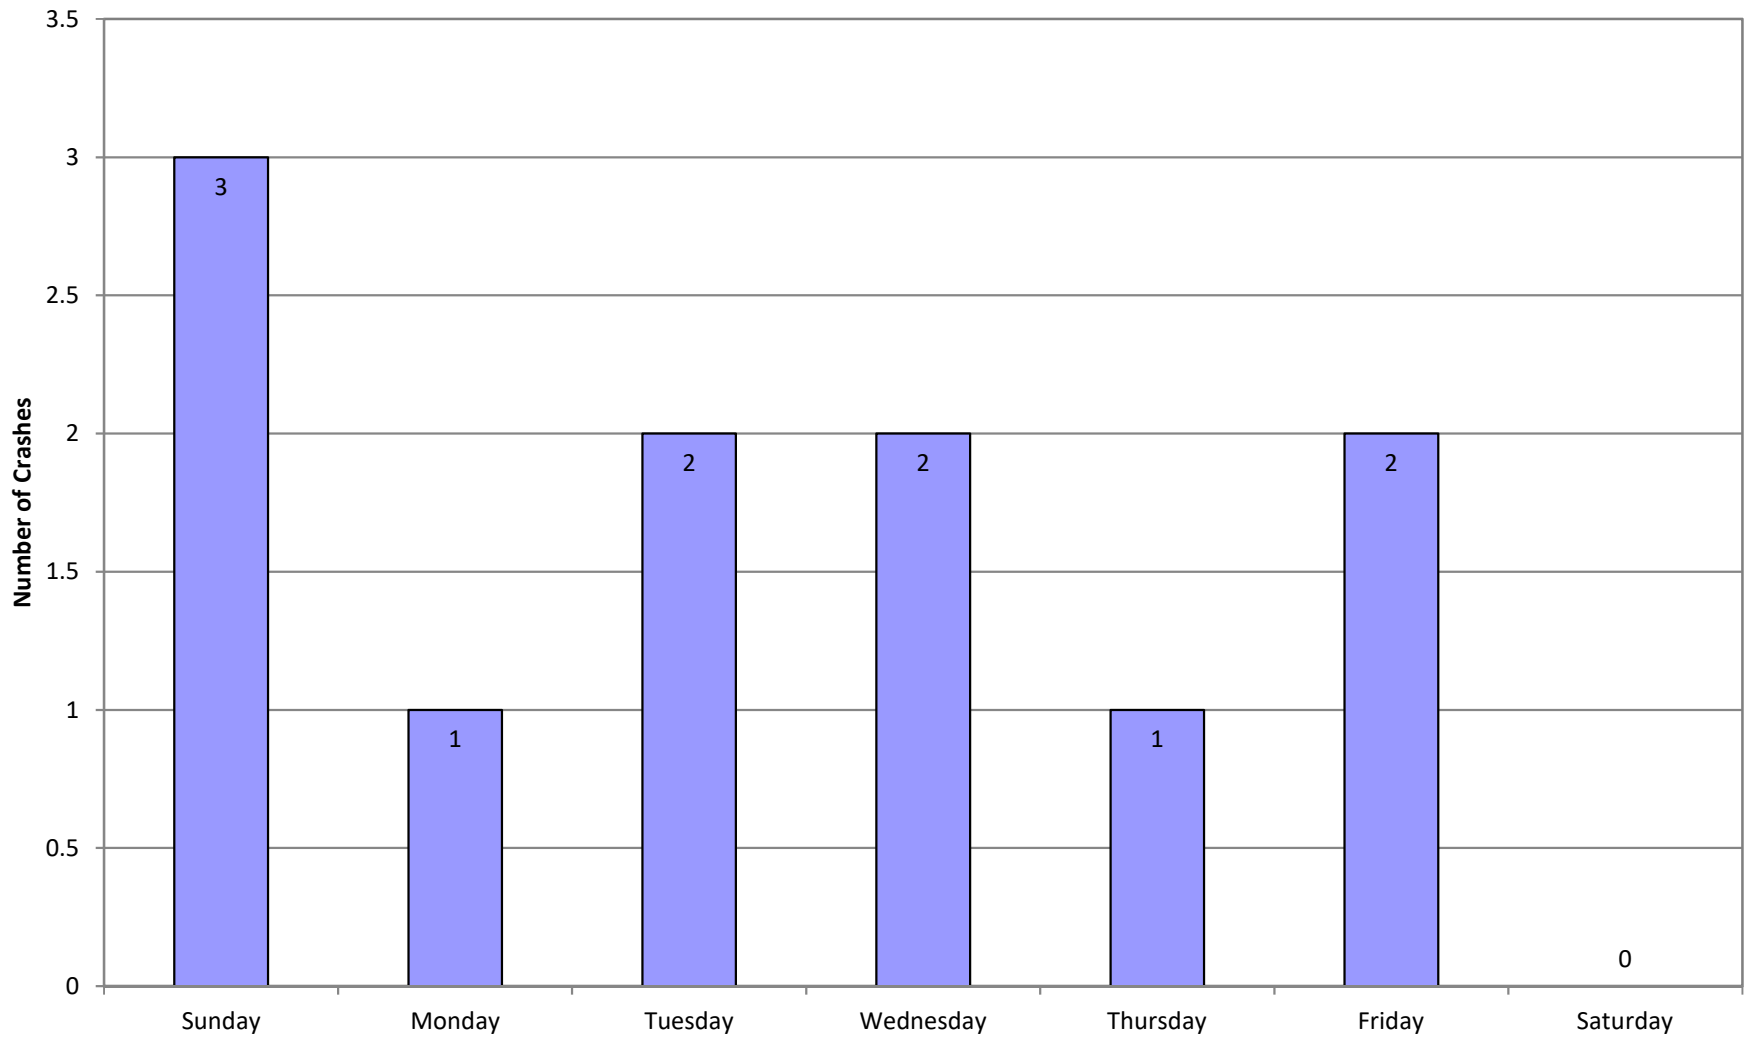

# Crash History by Month

SALTZMAN RD and Intersectional Crashes on SALTZMAN RD | Milepoint to | 01/01/2014 to 12/31/2018

Mileage Type(s):

# Crash History by Day of Week

SALTZMAN RD and Intersectional Crashes on SALTZMAN RD | Milepoint to | 01/01/2014 to 12/31/2018

Mileage Type(s):