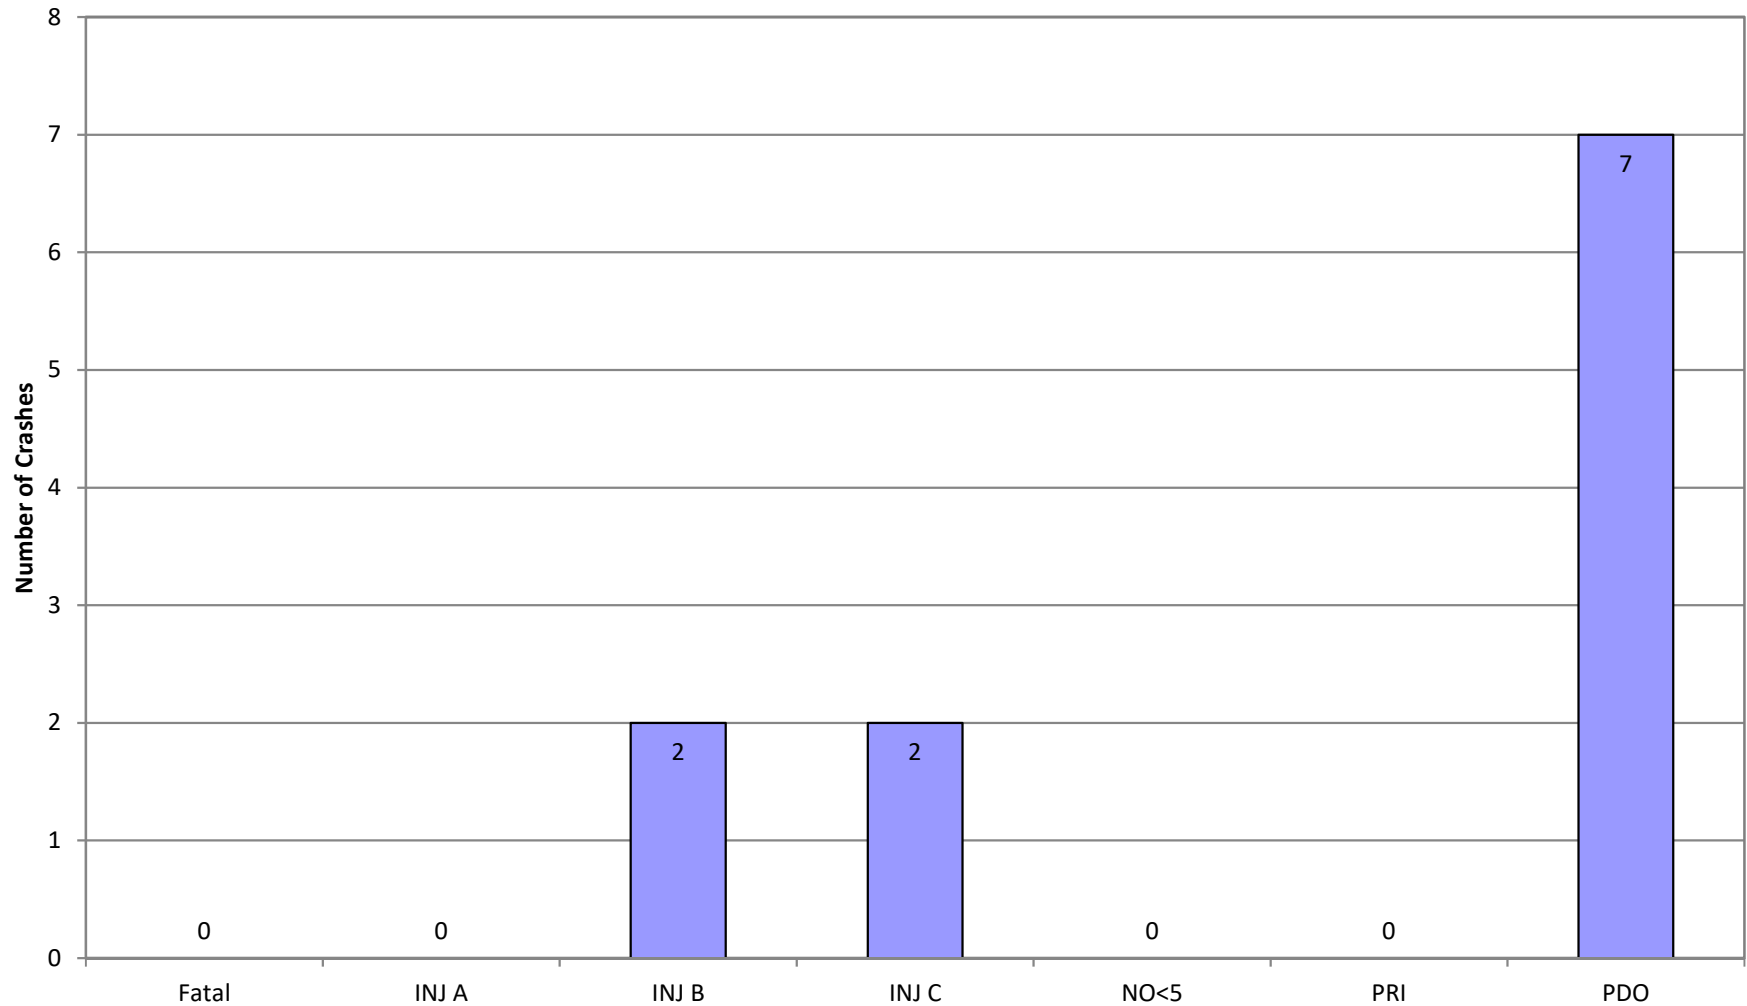

# Crash History by Crash Type

SALTZMAN RD and Intersectional Crashes on SALTZMAN RD | Milepoint to | 01/01/2014 to 12/31/2018

Mileage Type(s):

# Crash History by Injury Severity

SALTZMAN RD and Intersectional Crashes on SALTZMAN RD | Milepoint to | 01/01/2014 to 12/31/2018

Mileage Type(s):  
Summary by most severe injury.