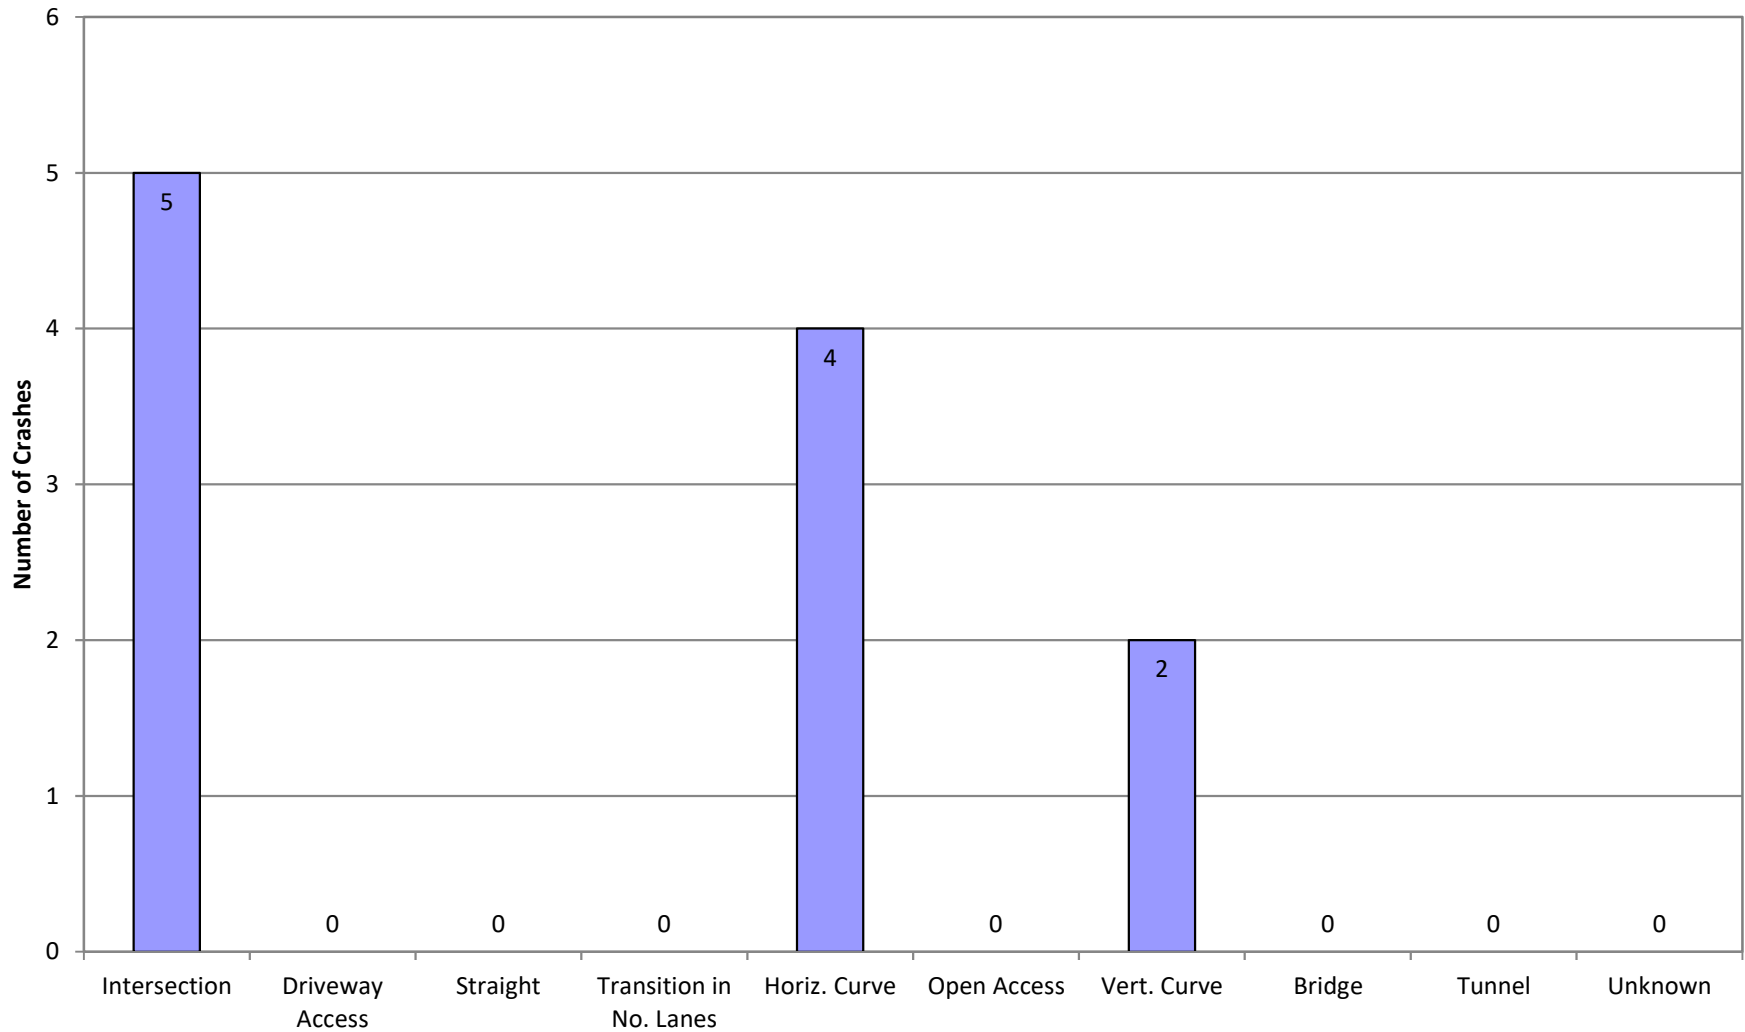

Crash History by Road Characteristic

SALTZMAN RD and Intersectional Crashes on SALTZMAN RD | Milepoint to | 01/01/2014 to 12/31/2018

Mileage Type(s):