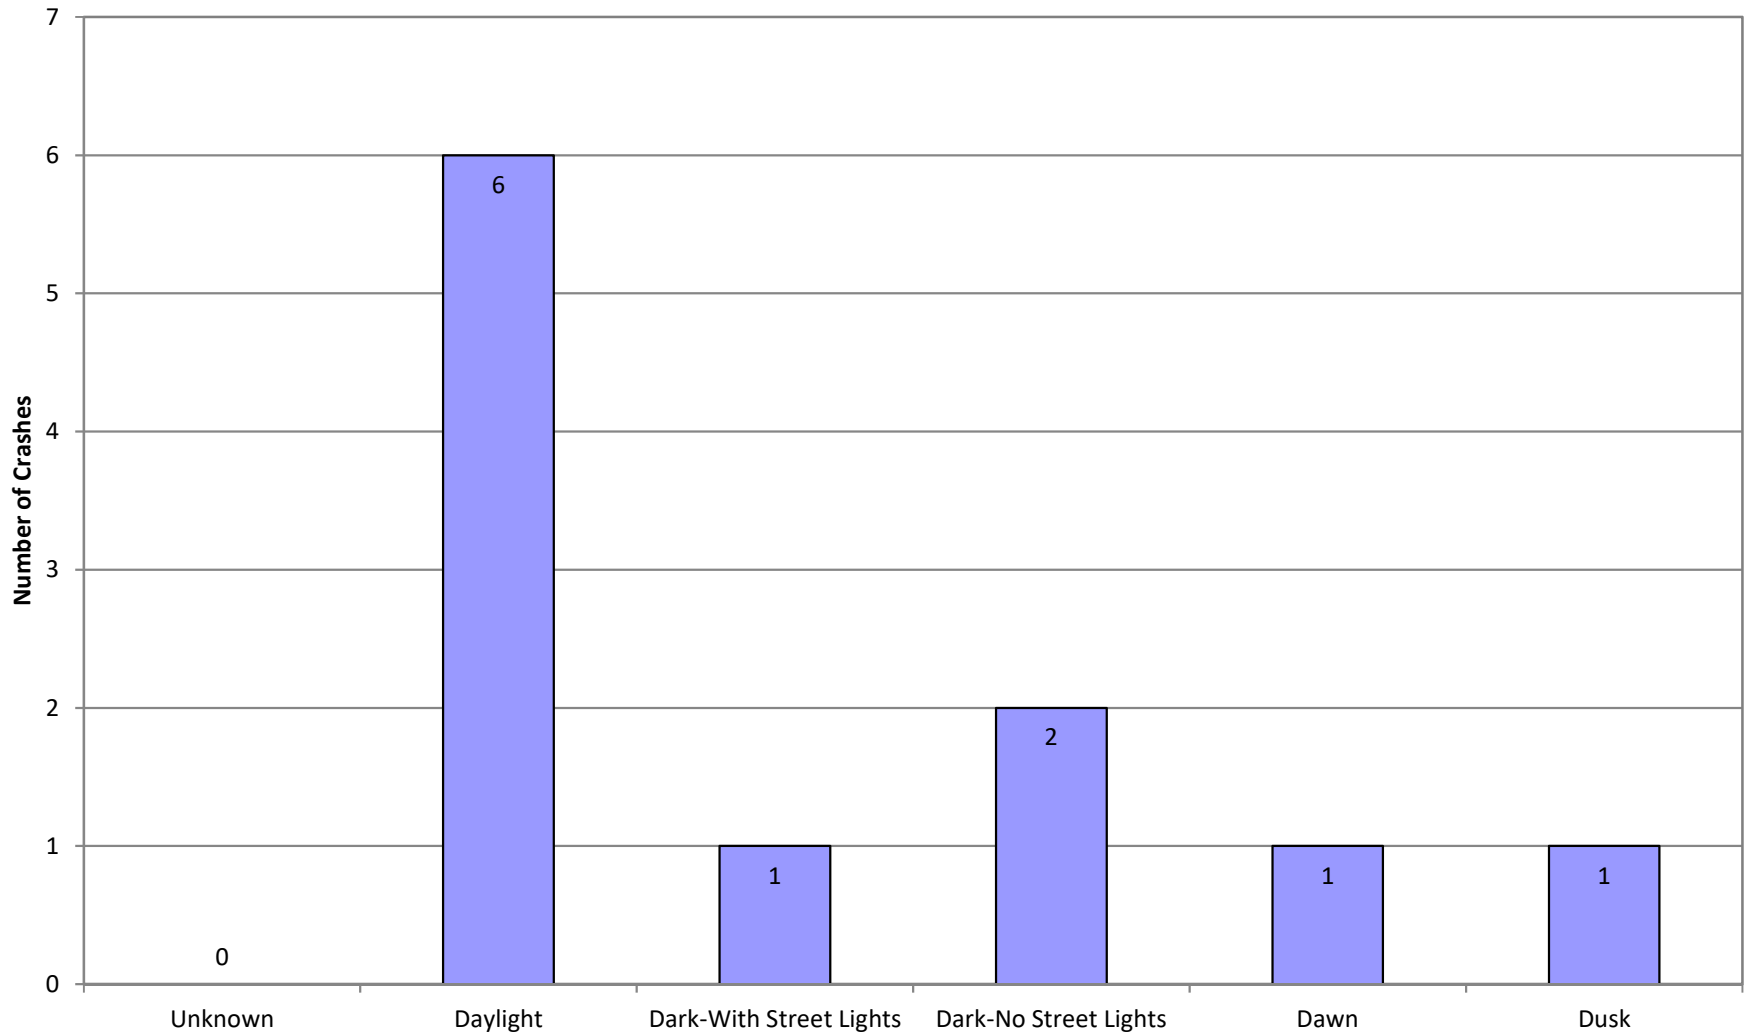

# Crash History by Road Characteristic

SALTZMAN RD and Intersectional Crashes on SALTZMAN RD | Milepoint to | 01/01/2014 to 12/31/2018

Mileage Type(s):

# Crash History by Light

SALTZMAN RD and Intersectional Crashes on SALTZMAN RD | Milepoint to | 01/01/2014 to 12/31/2018

Mileage Type(s):