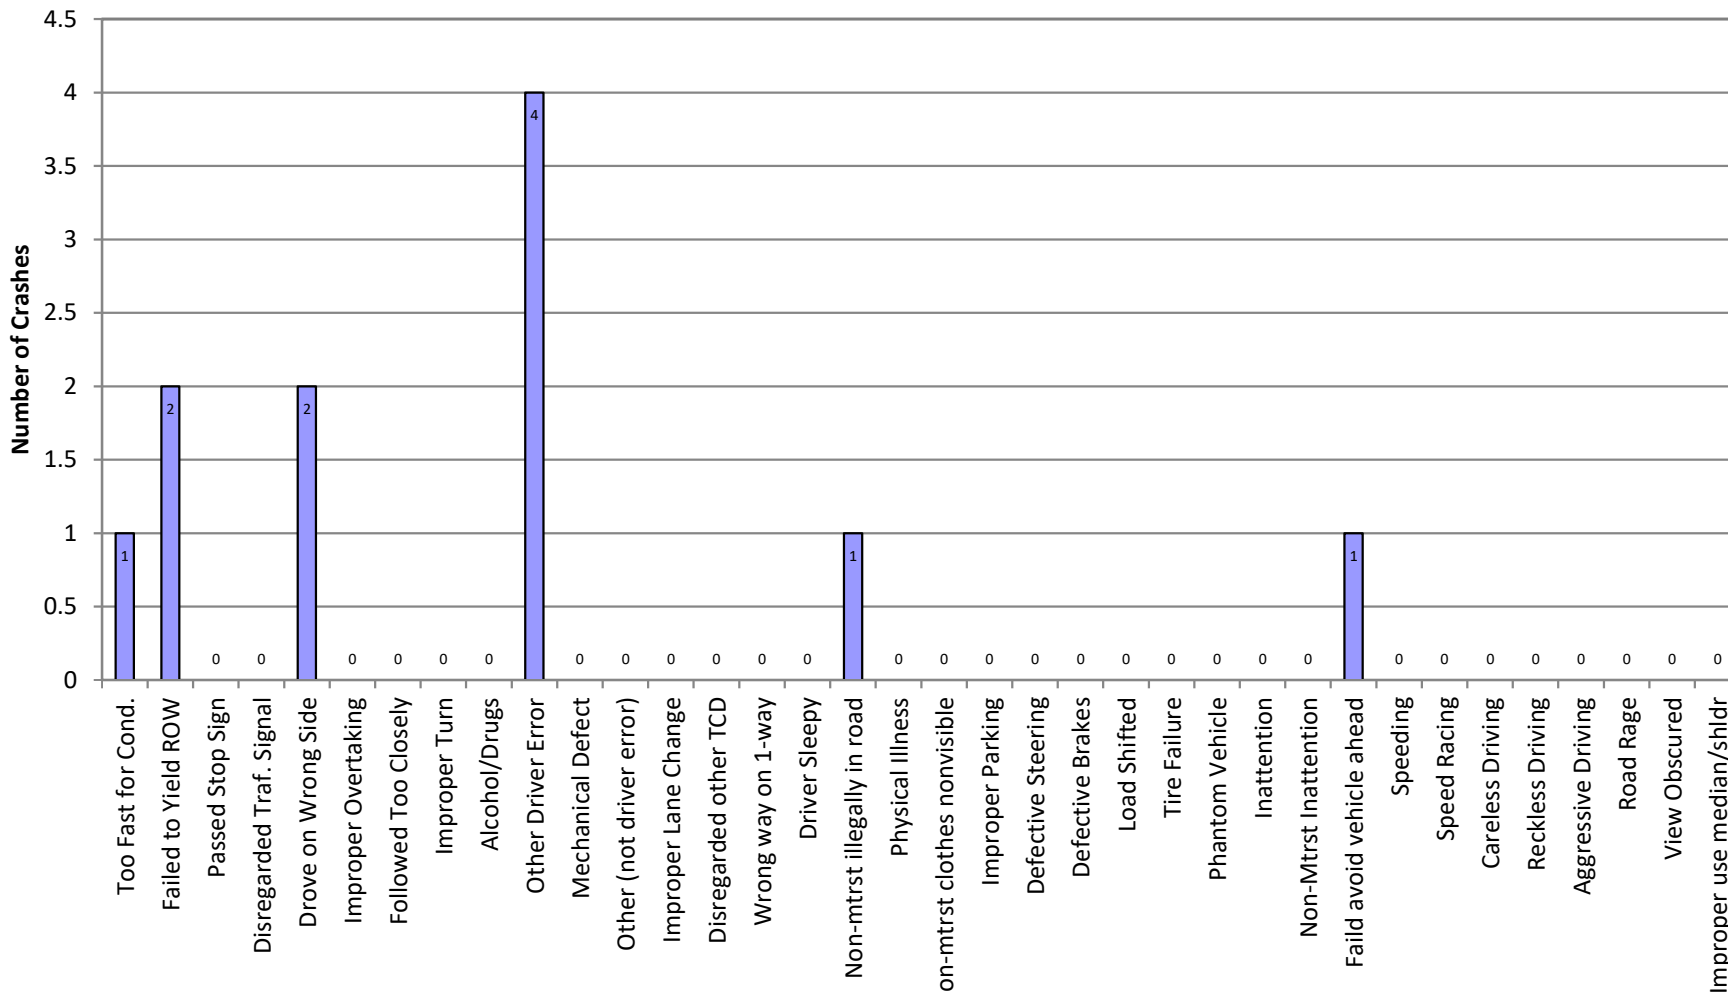

# Crash History by Day of Week

SALTZMAN RD and Intersectional Crashes on SALTZMAN RD | Milepoint to | 01/01/2014 to 12/31/2018

Mileage Type(s):

# Crash History by Time of Day

SALTZMAN RD and Intersectional Crashes on SALTZMAN RD | Milepoint to | 01/01/2014 to 12/31/2018

Mileage Type(s):

# Crash History by Crash Cause

SALTZMAN RD and Intersectional Crashes on SALTZMAN RD | Milepoint to | 01/01/2014 to 12/31/2018

Mileage Type(s):  
Summary by Crash Cause 1 only.