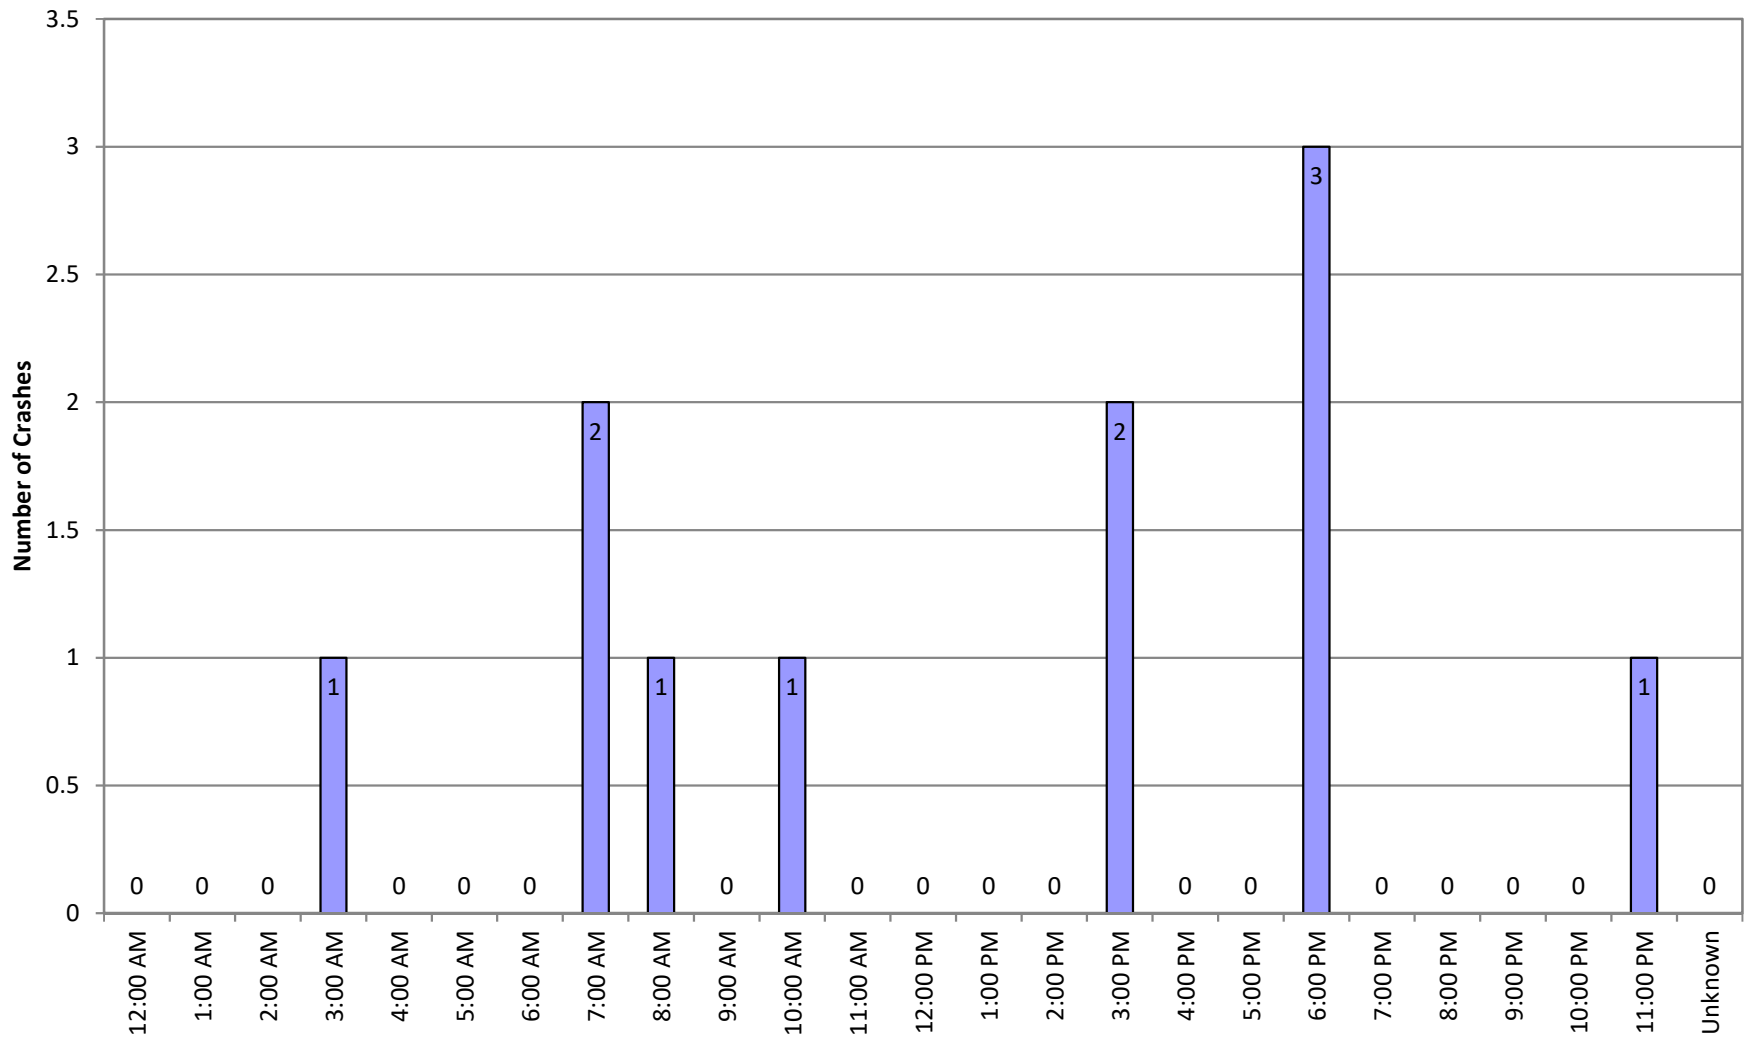

# Crash History by Day of Week

SALTZMAN RD and Intersectional Crashes on SALTZMAN RD | Milepoint to | 01/01/2014 to 12/31/2018

Mileage Type(s):

# Crash History by Time of Day

SALTZMAN RD and Intersectional Crashes on SALTZMAN RD | Milepoint to | 01/01/2014 to 12/31/2018

Mileage Type(s):