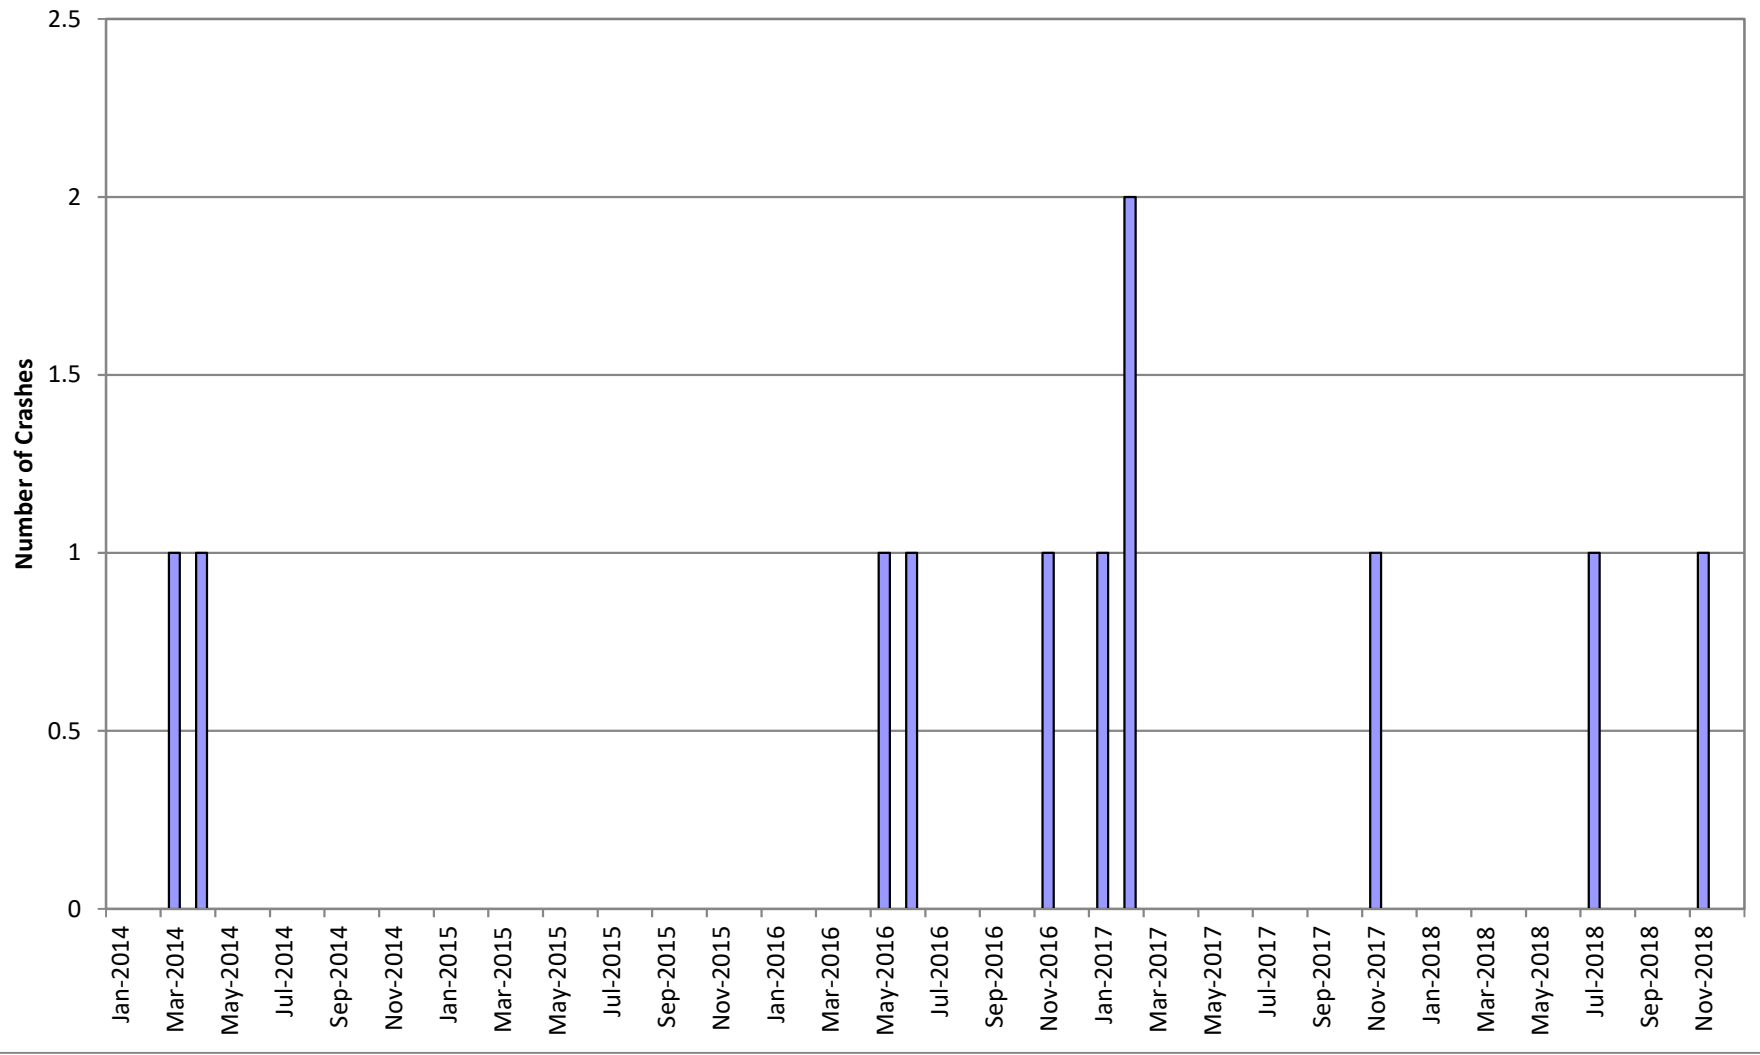

# Oregon Department of Transportation Crash Data for Saltzman Rd (Bayonne Ln to Laidlaw Rd) Years 2014 - 2018

## Crash History by Month & Year

SALTZMAN RD and Intersectional Crashes on SALTZMAN RD | Milepoint to | 01/01/2014 to 12/31/2018

Mileage Type(s):

# Crash History by Month

SALTZMAN RD and Intersectional Crashes on SALTZMAN RD | Milepoint to | 01/01/2014 to 12/31/2018

Mileage Type(s):

# Crash History by Day of Week

SALTZMAN RD and Intersectional Crashes on SALTZMAN RD | Milepoint to | 01/01/2014 to 12/31/2018

Mileage Type(s):