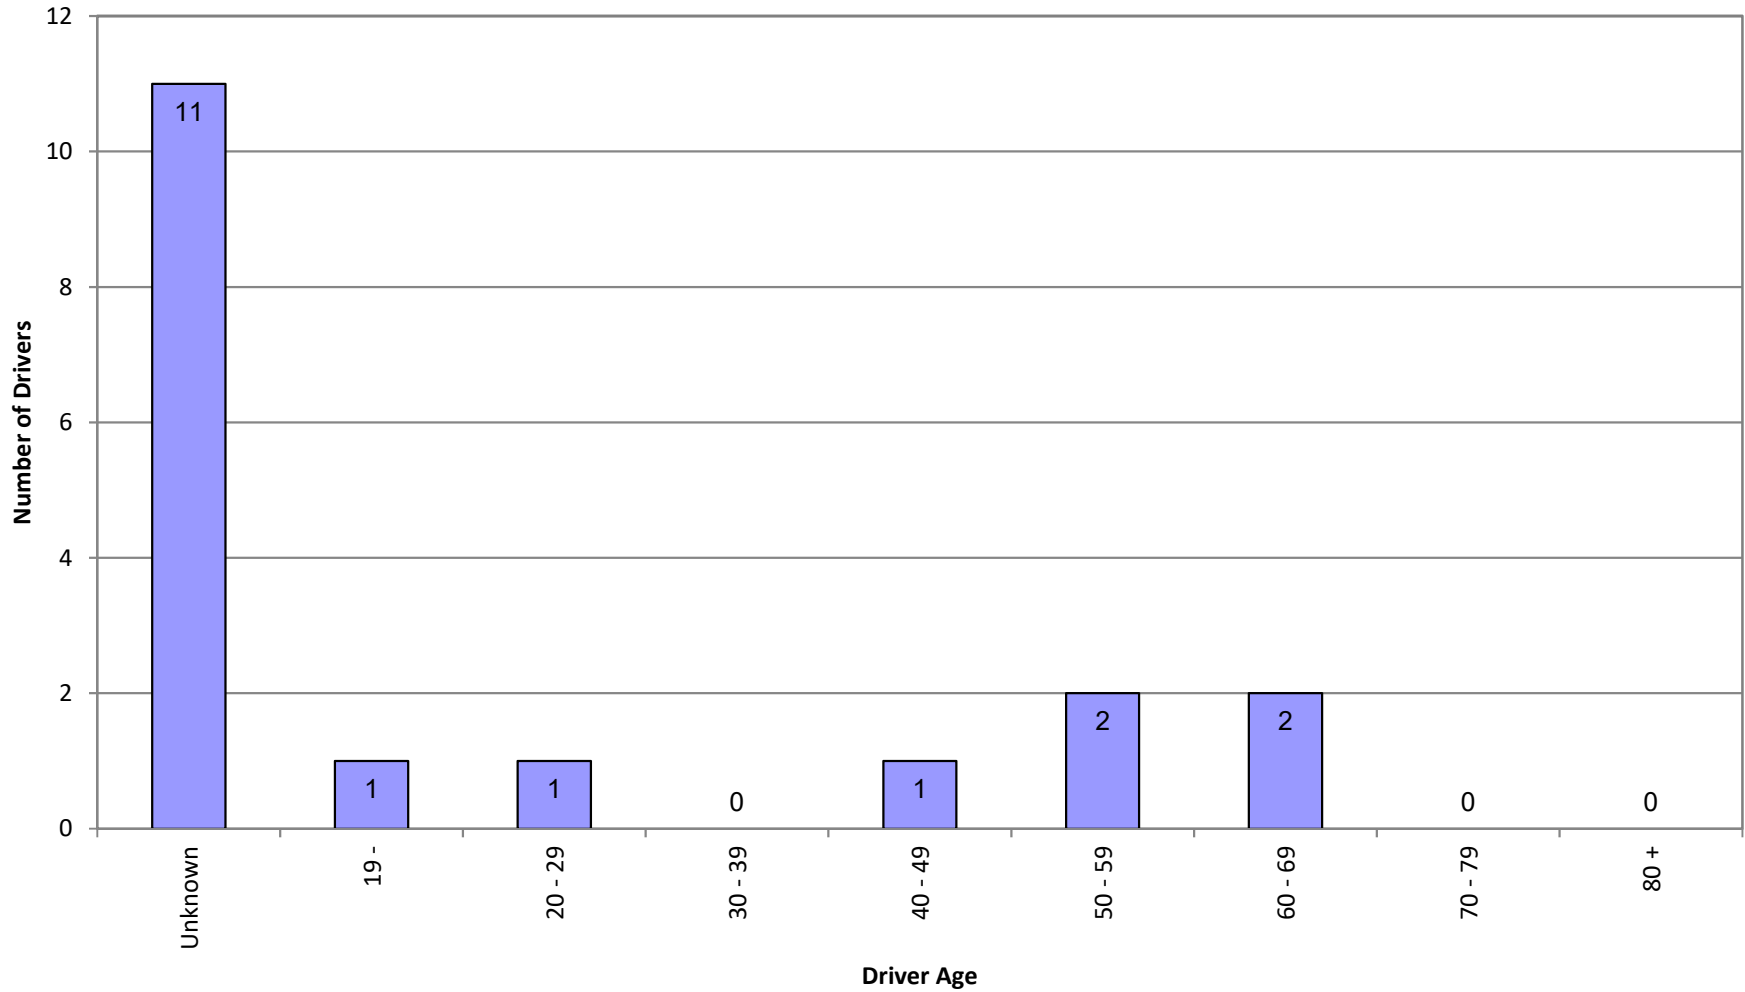

# Crash History by Injury Severity

SALTZMAN RD and Intersectional Crashes on SALTZMAN RD | Milepoint to | 01/01/2014 to 12/31/2018

Mileage Type(s):  
Summary by most severe injury.

# Crash History by Driver Age

SALTZMAN RD and Intersectional Crashes on SALTZMAN RD | Milepoint to | 01/01/2014 to 12/31/2018

Mileage Type(s):  
Summary of all drivers.