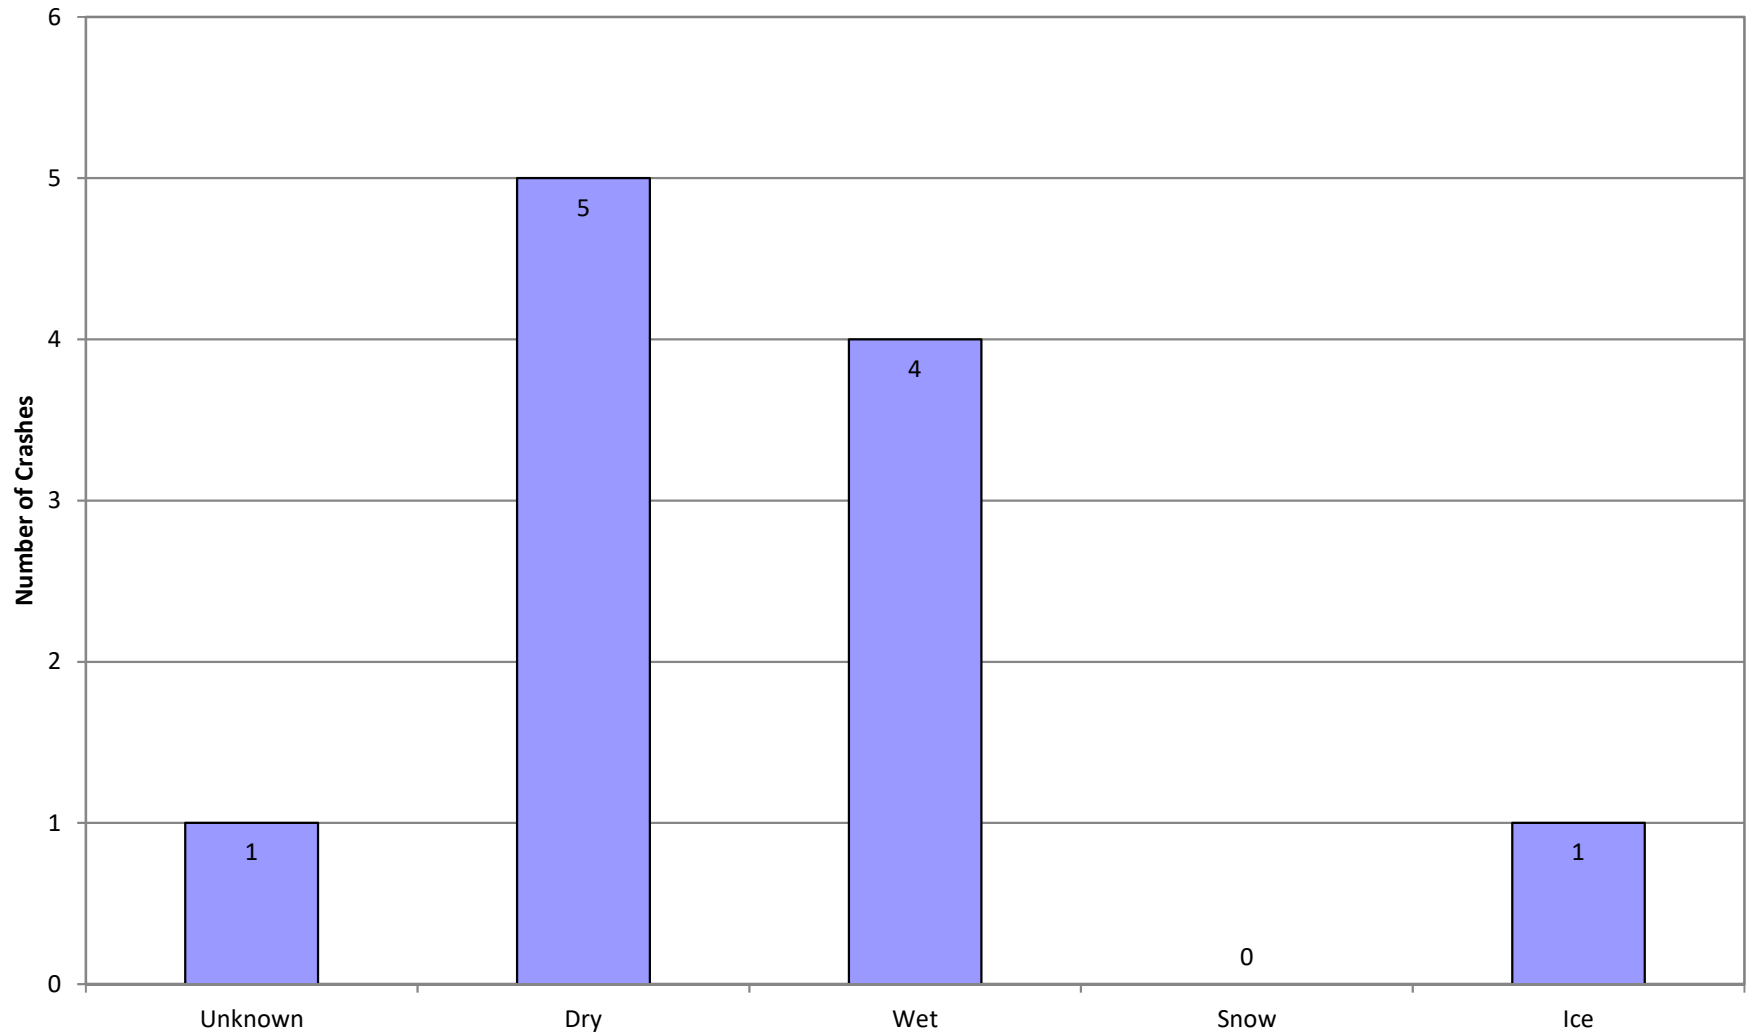

Crash History by Surface Condition

SALTZMAN RD and Intersectional Crashes on SALTZMAN RD | Milepoint to | 01/01/2014 to 12/31/2018

Mileage Type(s):